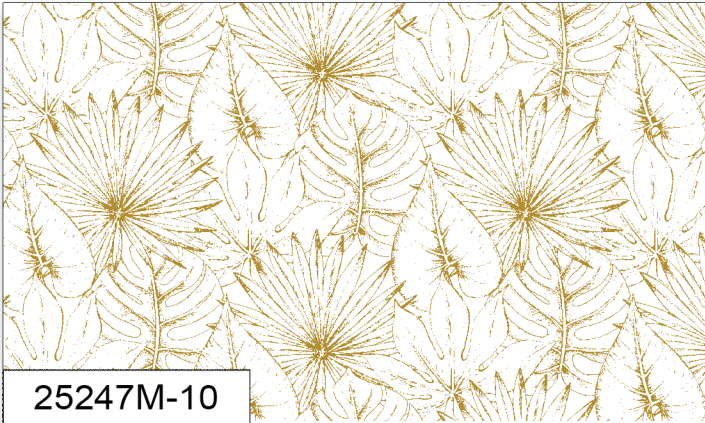

25240M-64

SELVAGE

25247M-10