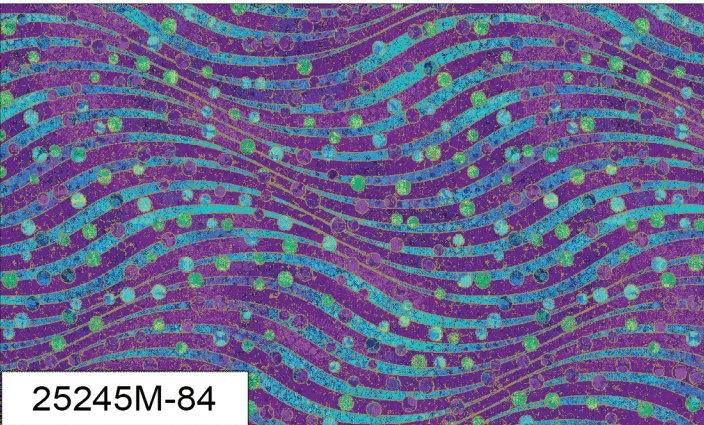

shimmer
by Deborah Edwards

Paradise

SELVAGE

12"L x 8"W Repeat

25241M-10

SELVAGE

12"L x 10"W Repeat

25242M-48

25245M-84

22991M-63

9050M-49

SELVAGE